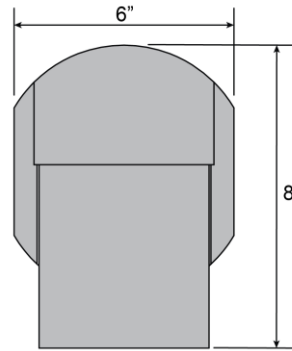

Stock Code: **20043M-LEDDMG-BL/CLR**

Collection: Mist

PRODUCT INFORMATION

Base: 20043M Parent: 20043M-LEDDM
Mounting Type: Wall UPC: 641594228984
Finish: Black
Diffuser: Clear

PRODUCT MEASUREMENTS

FIXTURE	BACKPLATE / CANOPY
Length:	Length
Width: 6"	Width:
Diameter	Diameter:
Height: 8"	Height:
Extension: 3"	
Overall Height:	

Dimmable: Yes Nominal Lumens 1100 Lm
CRI: 90 Delivered Lumens: 597 Lm
CCT: 3000K
Recommended Dimmers:

ADDITIONAL NOTES

Project Name: _____

Location: _____

Type: _____

Quantity: _____

Notes: _____

LINE DRAWING

IES FILE

In addition to Access Lighting's purchase and warranty terms and conditions, by signing below or placing an order, you agree that you are authorized to bind the entity placing any order and acknowledge the following: All of sizes and measurements are approximate and all images are for illustrative purposes only. In the event of an inconsistency, the "Product Measurements" section controls. There also may be slight differences in the colors and designs compared to the displayed and printed images.