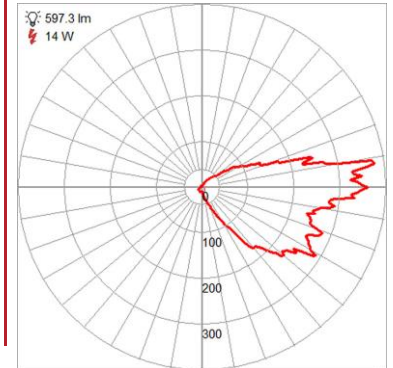

Stock Code: **20043M-LEDDMG-BL/CLR**

Collection: Mist

PRODUCT INFORMATION

Base: 20043M Parent: 20043M-LEDDM
Mounting Type: Wall UPC: 641594228984
Finish: Black
Diffuser: Clear

PRODUCT MEASUREMENTS

FIXTURE	BACKPLATE / CANOPY
Length:	Length
Width: 6"	Width:
Diameter	Diameter:
Height: 8"	Height:
Extension: 3"	
Overall Height:	

TECHNICAL SPECIFICATIONS

SPECIFICATIONS

Frame Material: Steel
Diffuser Material: Glass
Lamping Type: SSL (Dedicated LED) Jbox: Standard
Lamping Base: SSL Lamp Wattage: 15 W
Lamp Quantity: 1 Total Wattage: 15 W
Voltage: 120v Lamps Included: Yes

QUALIFICATIONS

Location Rating Wet
Certification: UL (US/Canada) Listed
ADA Compliant: Yes Energy Star: No
JA8 Compliant: Outdoor Only Emergency Lighting: No
Marine Grade Finish: Yes
Warranty: 5 Year

PHOTOMETRICS

Dimmable: Yes Nominal Lumens 1100 Lm
CRI: 90 Delivered Lumens: 597 Lm
CCT: 3000K
Recommended Dimmers:

ADDITIONAL NOTES

Project Name: _____

Location: _____

Type: _____

Quantity: _____

Notes: _____

IES FILE

In addition to Access Lighting's purchase and warranty terms and conditions, by signing below or placing an order, you agree that you are authorized to bind the entity placing any order and acknowledge the following: All of sizes and measurements are approximate and all images are for illustrative purposes only. In the event of an inconsistency, the "Product Measurements" section controls. There also may be slight differences in the colors and designs compared to the displayed and printed images.

Signature: _____

Print Name _____ Date: _____

Toll Free 800-828-5483 www.AccessLighting.com

14410 Myford Road, Irvine, CA 92606

The information is subject to change without notice. 12/22/2022 20043M-LEDDMG-BL_CLR.pdf